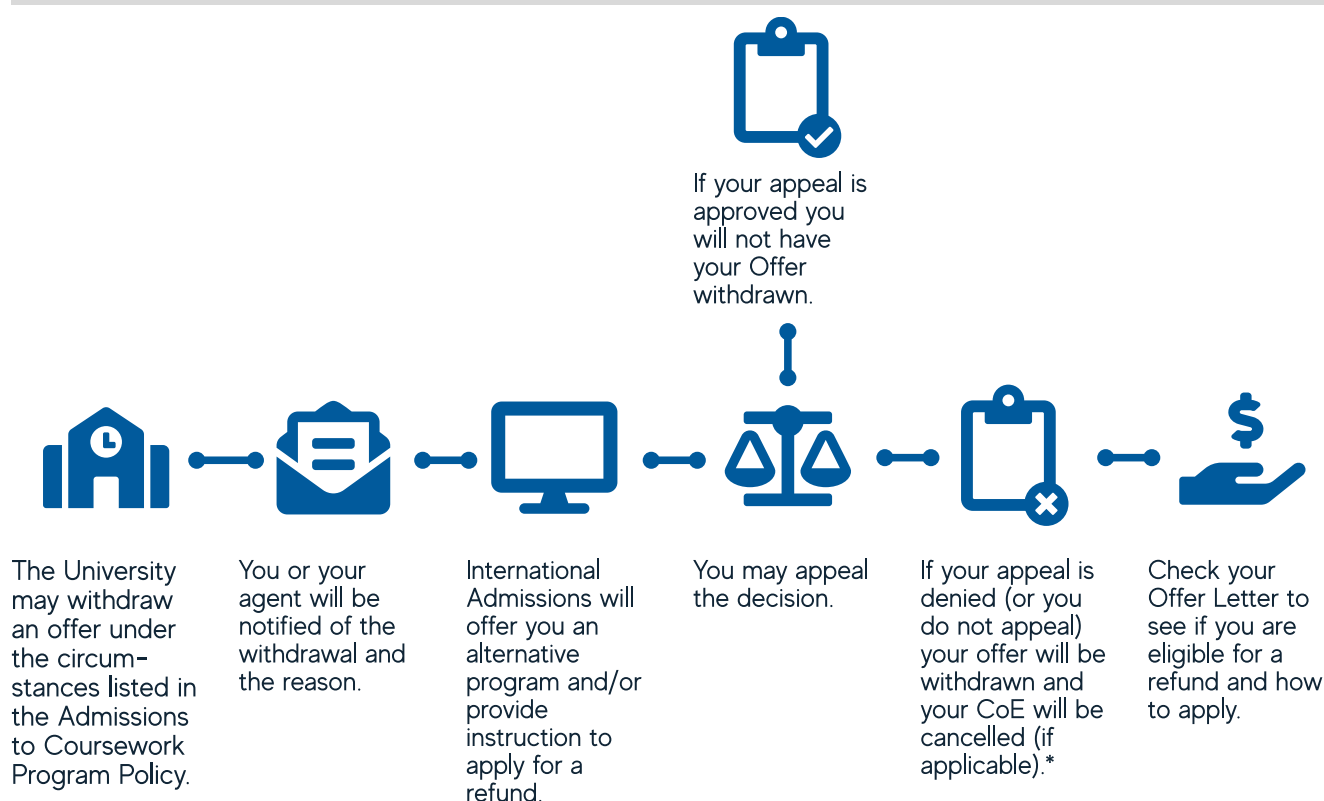

Changing Your Study Arrangements

Process Maps

Updated October 2023

THE UNIVERSITY
of ADELAIDE

The University changes your offer or enrolment

Your offer is withdrawn (Withdraw offer)

*Please contact the Department of Home Affairs regarding the effect this will have on your student visa.

Your offer is withdrawn due to non-enrolment in your first teaching period (Non-commencement)

^Please contact the Department of Home Affairs regarding the effect this will have on your student visa.

Changing Your Study Arrangements