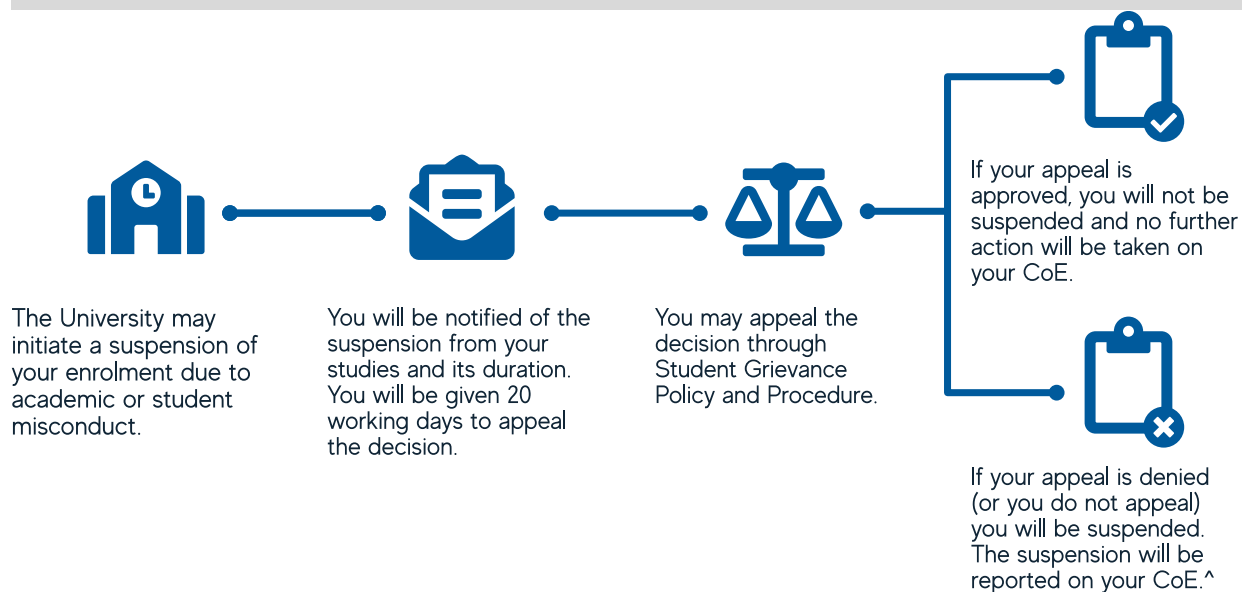

Changing Your Study Arrangements

Process Maps

Updated October 2023

THE UNIVERSITY
of ADELAIDE

You are suspended from your program due to misconduct (Suspension)

[^]Please contact the Department of Home Affairs regarding the effect this will have on your student visa.

You are excluded from the University due to Unsatisfactory Academic Progress (Exclusion)

[^]Please contact the Department of Home Affairs regarding the effect this will have on your student visa.